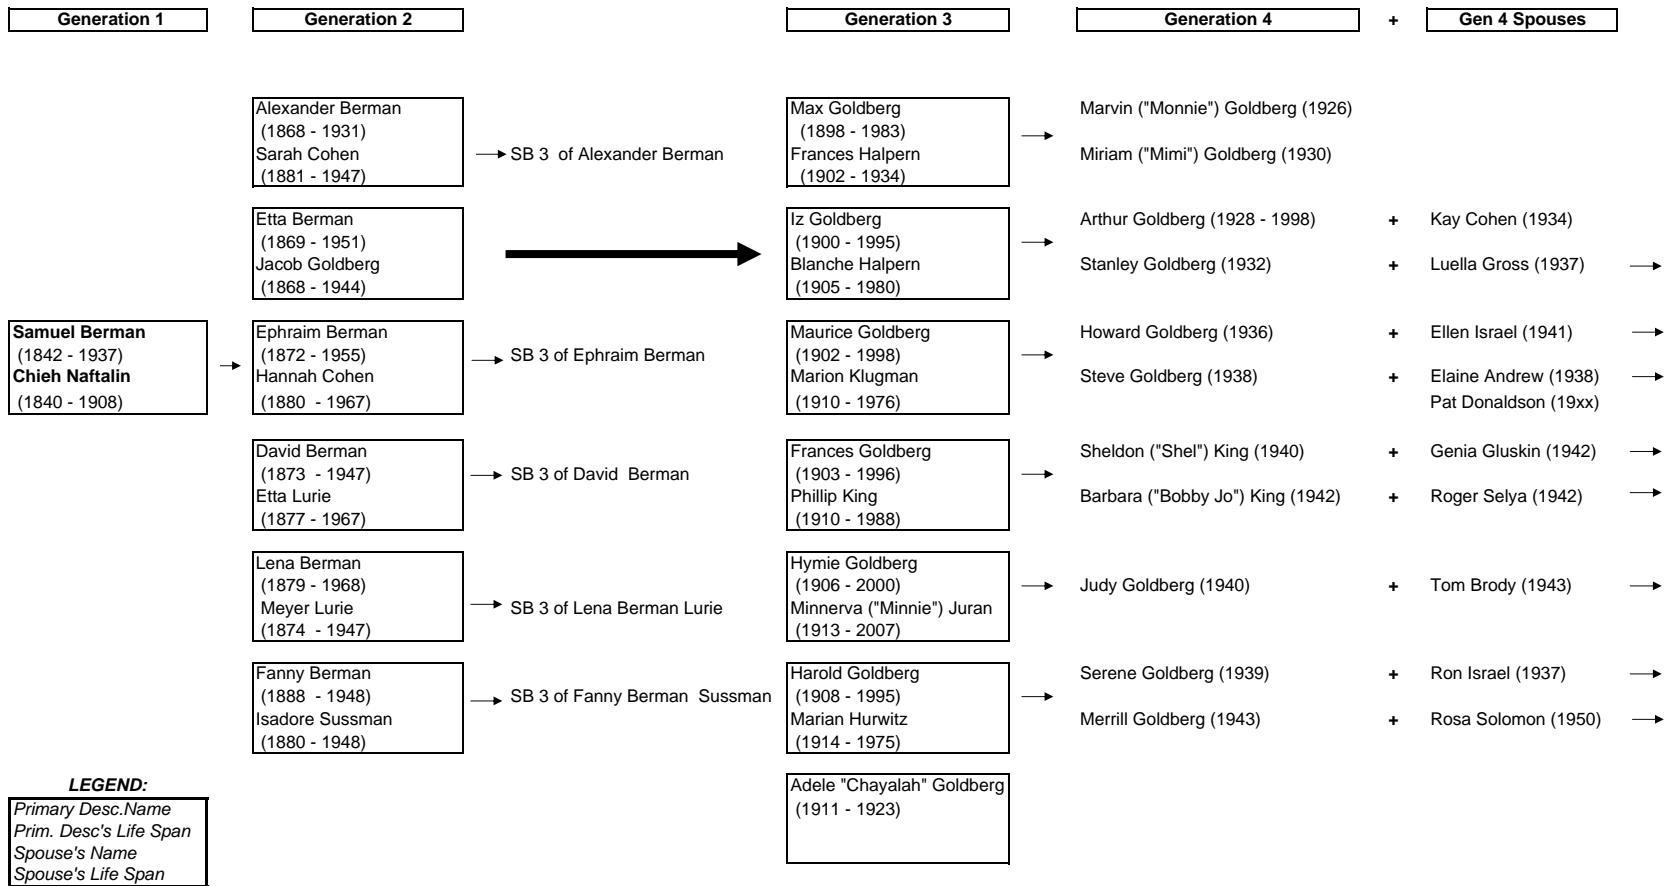

SAMUEL & CHIEH BERMAN FAMILY TREE - ETTA/JAKE GOLDBERG BRANCH (Top Sheet)

**[See 'Fm GEN4' Sheet
for Continuations]**

THE SAMUEL & CHIEH BERMAN FAMILY TREE - ETTA/JACOB GOLDBERG BRANCH (Fm Gen 4)

Progenetors	Generation 5	Generation 5 Spouses	Generation 6
Stan & Luella Goldberg	Ellen Goldberg (1961)	+ Andy Luger (1959)	→ Stephanie Luger (1990) Joshua Luger (1993)
	Fred Goldberg (1964)	+ Rosalie Weisman (1966)	
	Martha Goldberg (1967)	+ Dan Aronson (1966)	→ Sam Aronson (2000) Robert Aronson (2003) Max Aronson (2006)
Howard & Ellen Goldberg	Jay Goldberg (1965)	+ Karen Lipsky (1966)	→ Harry Goldberg (2001)
	Margie Goldberg (1966)	+ David Levy (1962)	→ Rachel Levy (1996) Joshua Levy (2000)
Steve & Elaine Goldberg	Benjamin A. Goldberg (1966)	+ Amy Mills (1966)	→ Hannah Goldberg (2003) Adam Goldberg (2003)
	Mathew D. Goldberg (1967)	+ Christina L. Clay (19xx)	→ Colin Goldberg (2002) Megan Goldberg (2006)
Steve & Pat Goldberg	No Kids Together; but 31 Grandkids/Great-Grandkids thru Pat		
Shel & Genia King	Ronit King (1971)		
	Danny King (1975)		
Barbara & Roger Selya	Rena Selya (1973)	+ Terry Cohen (1972)	→ Rebecca Cohen (2003) Leah "Lulu" Cohen (2007)
	Micha Selya (1975)	+ Natalie Stein (1976)	→ Annaelle Selya (2002) Assaf Selya (2004) Ayelet Selya (2006) Amiad Selya (2008)
	Isaac Selya (1986)		
Judy & Tom Brody	Jennifer Brody (1965)	+ Massimo Grasso (1960)	→ Nicholas Grasso (1988) Claudia Grasso (1992)
	Abraham Brody (1971)	+ Stephanie Simpson (1961)	
Serene and Ron Israel	Sam Israel (1964)	+ Sue DiMambro (1964)	→ Marc Israel (1990) Alexandra Israel (1993)
	David Israel (1967)	+ Karen Mazur (1967)	→ Isaac Israel (2009)
	Jody Israel (1970)	+ Wayne Tromble (1970)	→ Seon Tromble (2000) Brendon Tromble (2003) Hannah Tromble (2005) Nora Tromble (2008)
Merrill & Rosa Goldberg	Dov Goldberg (1980)	+ Aliza West (1980) [Dvrtd]	→ Yael Goldberg (2003) Noa Goldberg (2004)
		+ Mindy Rosenthal (1981)	
	Rabbi Ari Goldberg (1983)	+ Rachel Margolies (1984)	→ Leora Goldberg (2005) Ezra Goldberg (2007)
	(Rabbi) Eitan Goldberg (1985)	+ Bluma Dukesz (1989)	
	Miriam L. Goldberg (1987)	+ (Rabbi) Daniel Eleff (1984)	
	Yosef Goldberg (1989)		