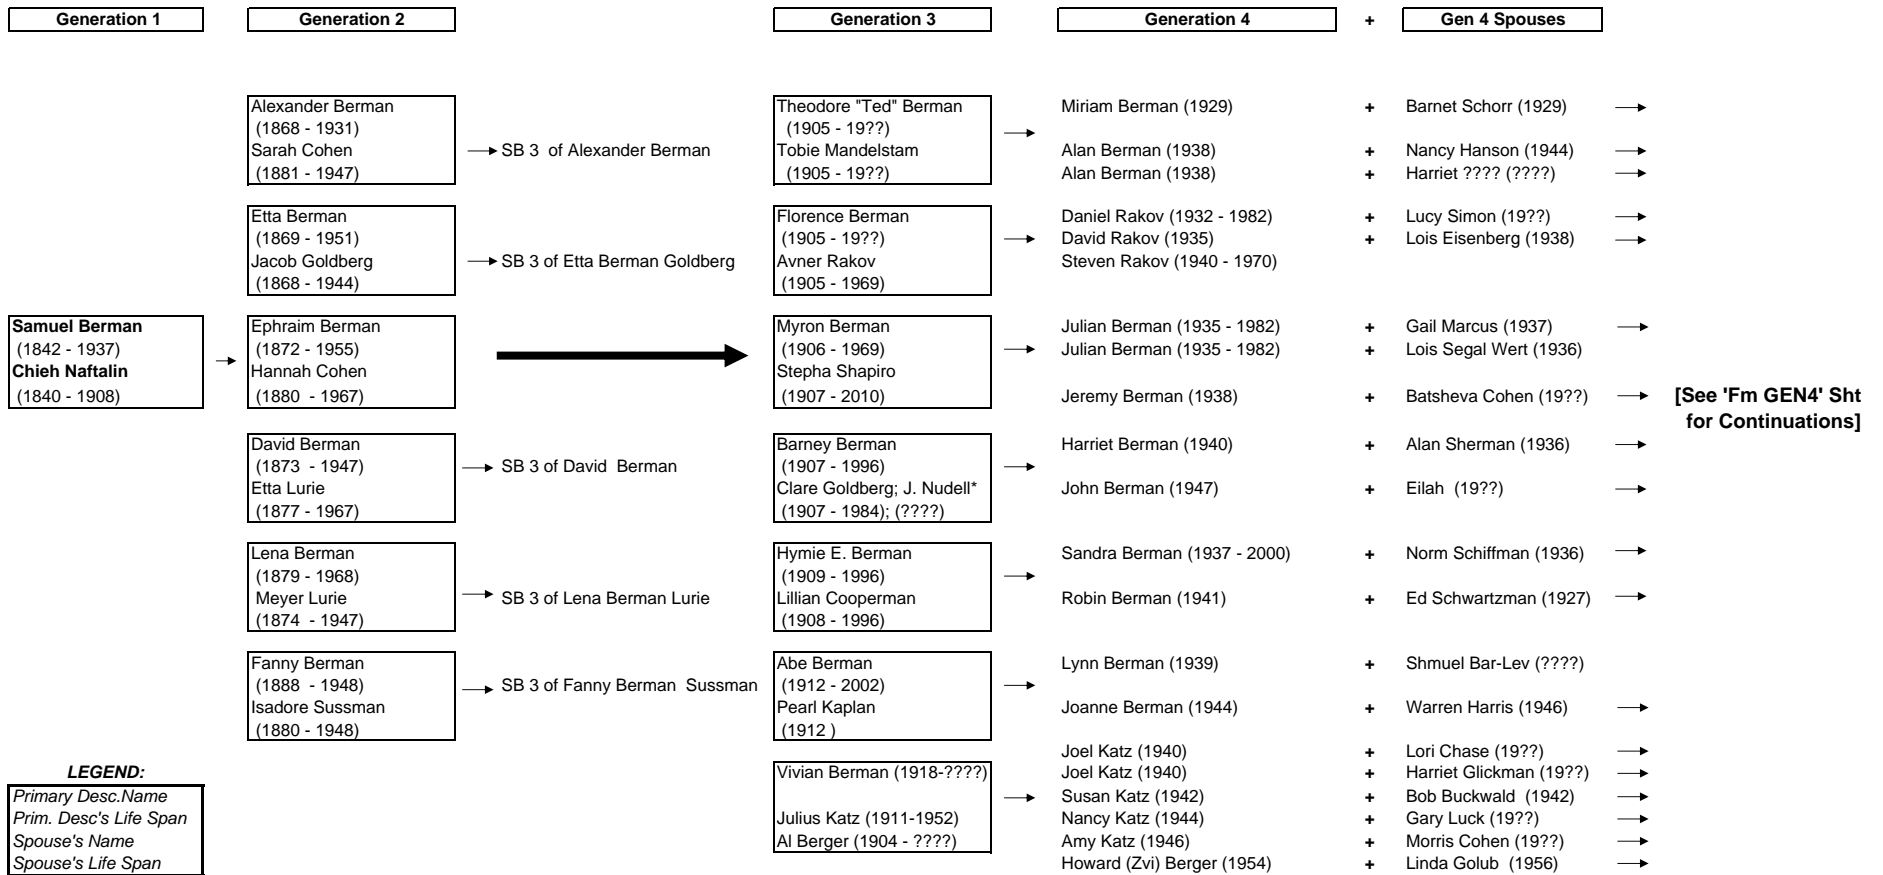

SAMUEL & CHIEH BERMAN FAMILY TREE - EPHRAIM/HANNAH BERMAN BRANCH (Top Sheet)

LEGEND:
Primary Desc.Name
Prim. Desc's Life Span
Spouse's Name
Spouse's Life Span

* Barney Berman re-married Jean Nudell after Clare's passing.

THE SAMUEL & CHIEH BERMAN FAMILY TREE - EPHRAIM/HANNAH BERMAN BRANCH (GEN 4 (B))

Progenetors	Generation 5	Generation 5 Spouses	Generation 6
Nancy & Gary Luck	Aviva Luck (1968)	+ Cary Shlimovitz (19??)	→ Ariana Shlimovitz (????) Eli Shlimovitz (????) Sophia Shlimovitz (????)
	Tamara Luck (1970)	+ Jason Koransky (19??)	
	Talia Luck (1972)	+ Gabriel Plotkin (19??)	→ Maya Plotkin (????) Ezra Plotkin (????) Violet Plotkin (????)
	Arik Luck (1974)	+ Rachel Greenberg (19??)	
Amy & Morris Cohen	Michal Cohen (1973)	+ ??	→ ?? (??)
	Efrat Cohen (1975)	+ ??	→ ?? (??)
Howard (Zvi) and Linda Berger	Penina Berger (1977)	+ Eyal Braiman (1978)	→ Amit Braiman (2009)
	Micha Berger (1980)	+ Sandra Castel (1981?)	→ Yotam Berger (2008) Adar Berger (2010)
	Nadav Berger (1987)		