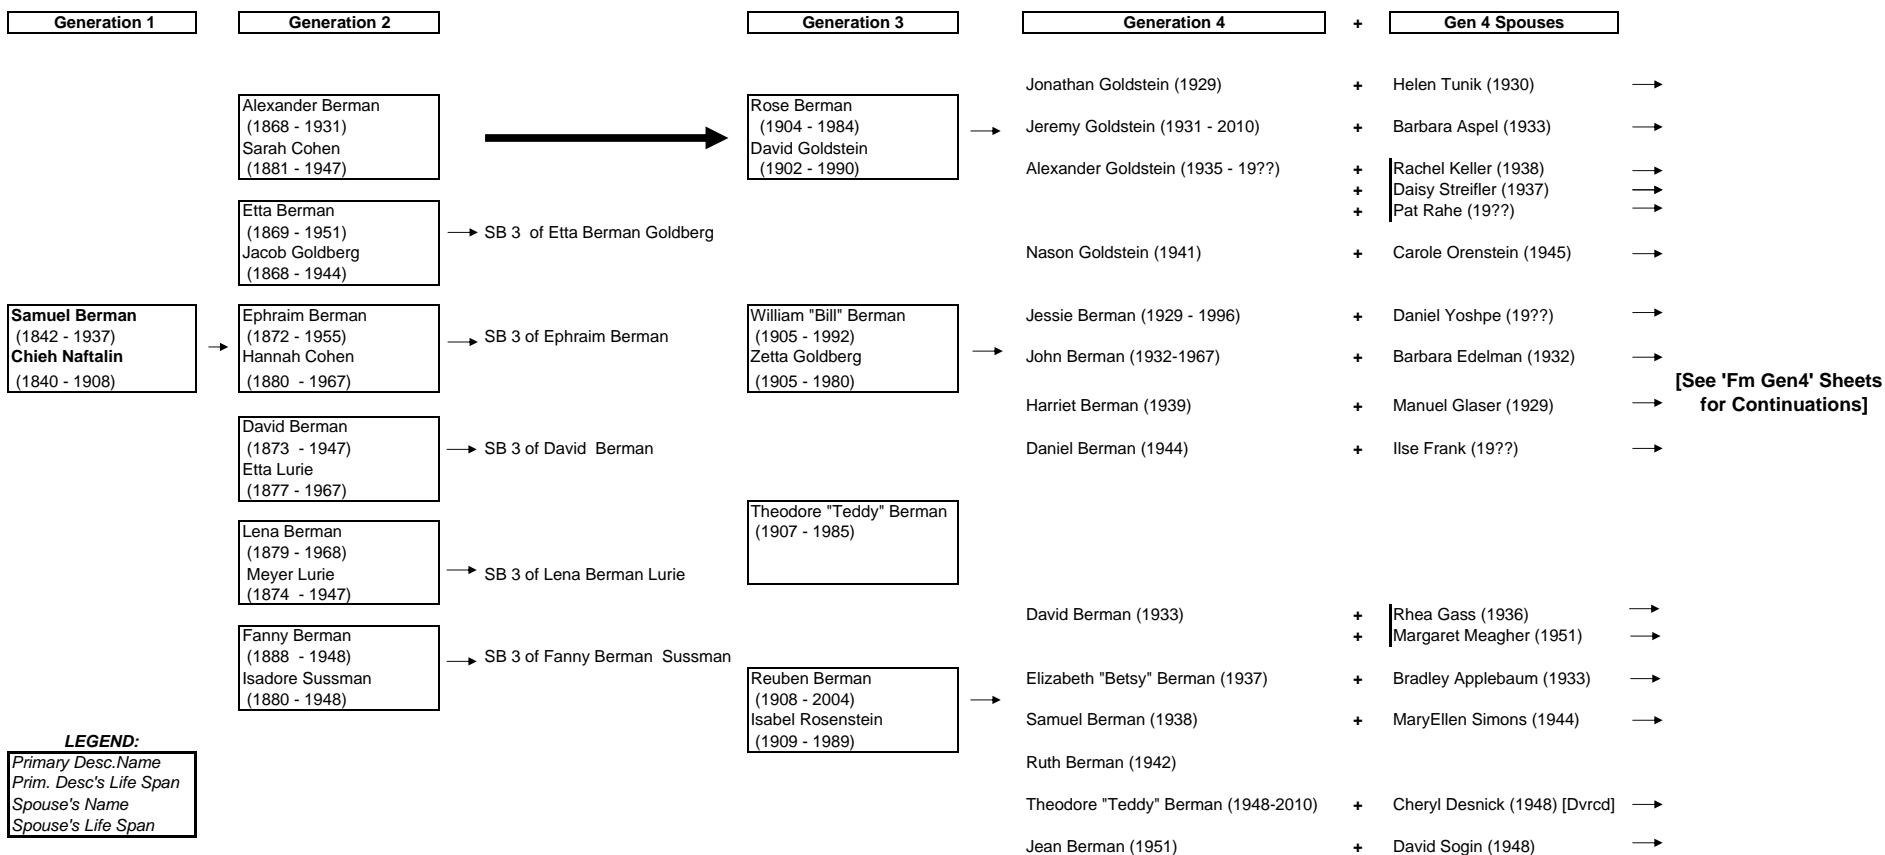

SAMUEL & CHIEH BERMAN FAMILY TREE - ALEX/SARAH BERMAN BRANCH (Top Sheet)

LEGEND:
Primary Desc. Name
Prim. Desc's Life Span
Spouse's Name
Spouse's Life Span

THE SAMUEL & CHIEH BERMAN FAMILY TREE - ALEX/SARAH BERMAN BRANCH (Fm Gen 4--A)

Progenetors	Generation 5	Generation 5 Spouses	Generation 6
Jonathan & Helen Goldstein	Rise Goldstein (1961) Rachel Goldstein (1963)	+ Stephen Lester	
Jeremy & Barbara Goldstein	Simon Goldstein (1955 - 2005)	+ Denise Roman (1956)	→ Morgan Goldstein (1991) Evan Goldstein (1993)
	Sara Goldstein (1958)	+ Scott Alter (1957)	→ Zahava Alter (1986) Aliza Alter (1987) Hirsch-Tzvi Alter (1992) Ari-Dov Alter (1999)
	Daniel Goldstein (1961)	+ Laura Sklar (1959)	→ Lily Goldstein (1994) Eli Goldstein (1996) Avi Goldstein (1997)
	Marianne Goldstein (1966)	+ Richard Feifer (1956)	→ Deborah Feifer (1999) Samuel Feifer (2001)
Alexander & Rachel Goldstein Alexander & Daisy Goldstein Alexander & Patricia Goldstein	Rebecca Goldstein (1962) Michelle Goldstein (1967) Hillary Goldstein (1967)	+ Daniel Waxman (1957) + Sheldon Wax (1967)	→ Sophia Waxman (2004)
Nason & Carole Goldstein	Deena Goldstein (1968) Arnon Goldstein (1970) Hana Goldstein (1972)	+ Michael Friedman (1972) + Joel Bloch (1971)	→ Daniel & Sophia Friedman (Twins; 2009) → Jason Bloch (2002) Allison Bloch (2004)
	Jessie & Daniel Yoshpe	Nina Yoshpe (1952)	+ Andre Maginot (1951)
	Devorah Yoshpe (1956)	+ Gerald Samuels (1957)	→ Joel Samuels (1990) Wendy Samuels (1993)
John & Barbara Berman	Miriam Berman (1953)	+ Adolfo-Schneiderman-Singer (1947)	→ Yoav Schneiderman (1988)
	Marcia Berman (1955)	+ Michael Billig (1956)	→ Jonathan Billig (1986) Talia Billig (1988) Avram Billig (1991)
	Michael Berman (1957) Michelle "Shelly" Berman (1960) Mark Berman (1963)	+ Marianne Pet (1954) + Wendy Katz (1962)	→ Willie Berman (1997) Teddy Berman (2000)
	Monica Berman (1966)	+ Steve Borochoff (1950)	→ Marissa Borochoff (2004) Ethan Borochoff (2010)